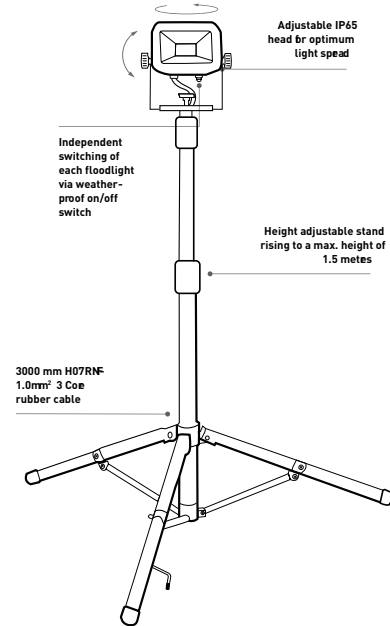

SINGLE TRIPOD WORK LIGHT

Assembly and operation instructions

- Assemble tripod stand base and pole
- Mount luminaire to the bracket
- Ensure all fixings are tight and assembly is secure
- Ensure the legs are fully extended and stable before use, when on uneven ground we suggest the height of the tripod be reduced to 1m
- Plug the IP44 rated socket to 110V AC power supply
- Switch on the work light via the weatherproof on/off switch

Cable	3000mm H07RN-F 1.0mm ² 3 core rubber cable
Plug	110V 16A plug to EN 60309
Material	ADC12 Aluminium tripod and heads
Input Voltage	110V
Colour Temp	5000K
Ambient Temp	-5°C — +40°C
Dimensions	960x960x1700mm
Net Weight	3.3 Kg